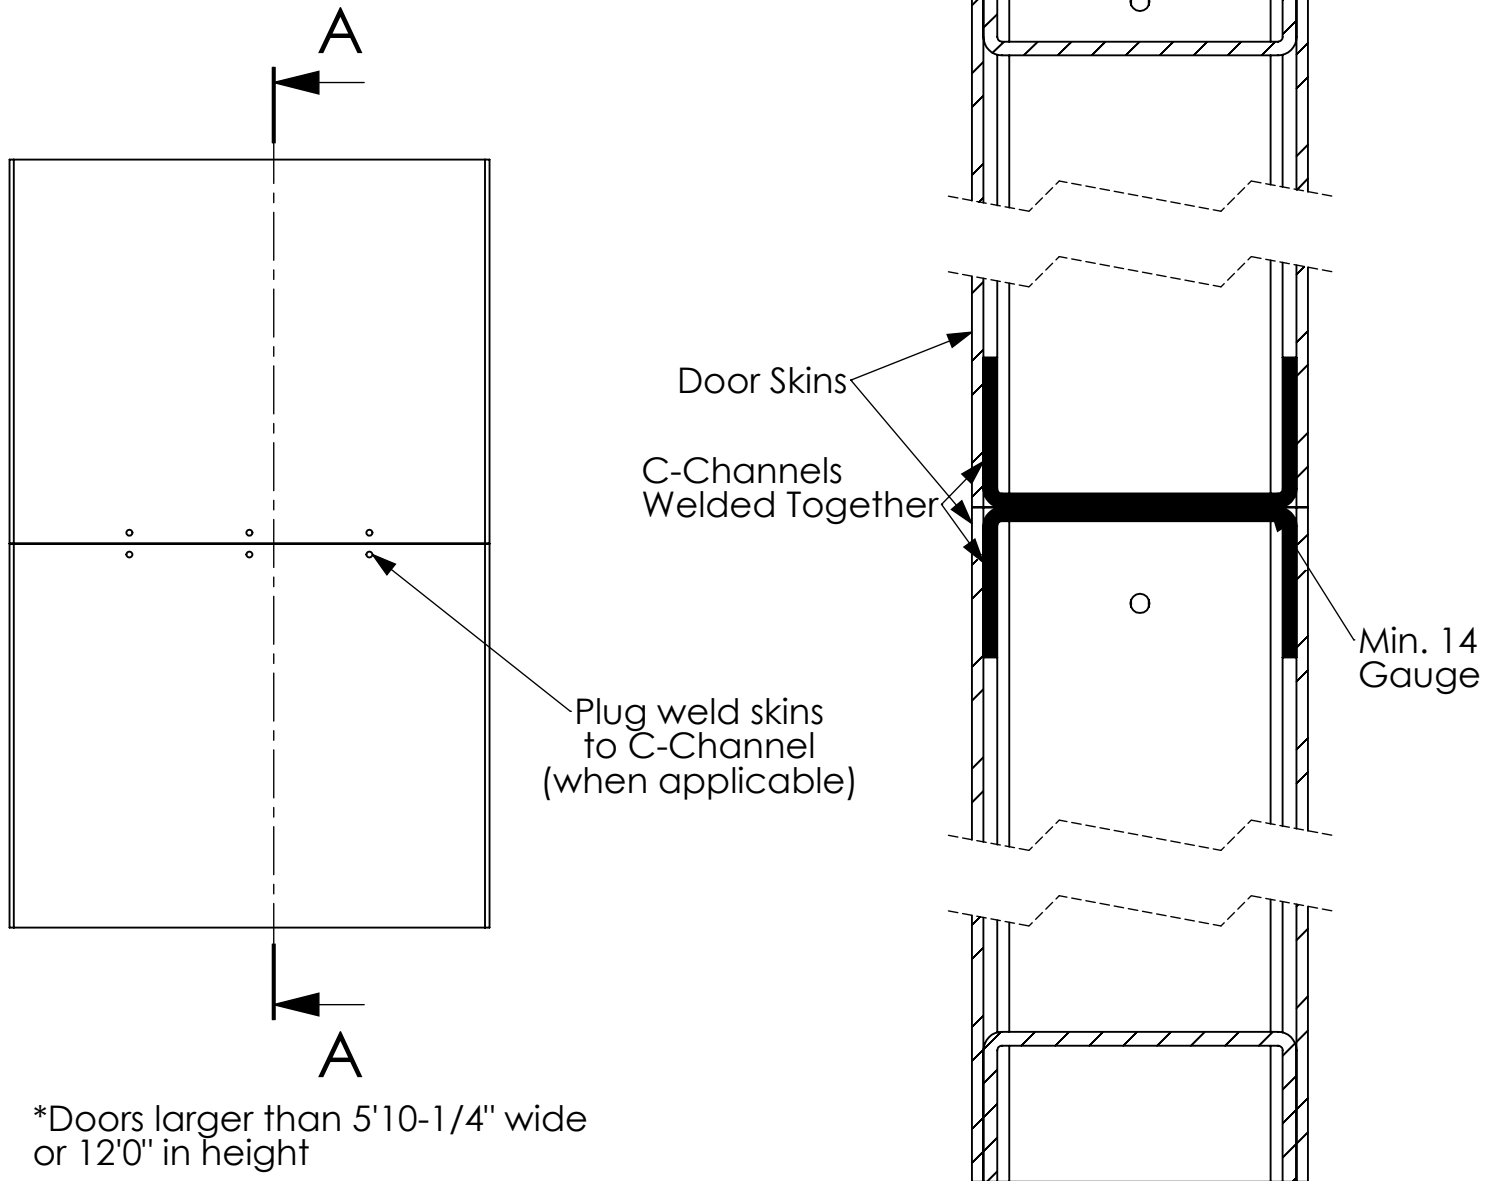

Internal H Channel for Large Doors

*Doors larger than 5'10-1/4" wide or 12'0" in height

SECTION A-A