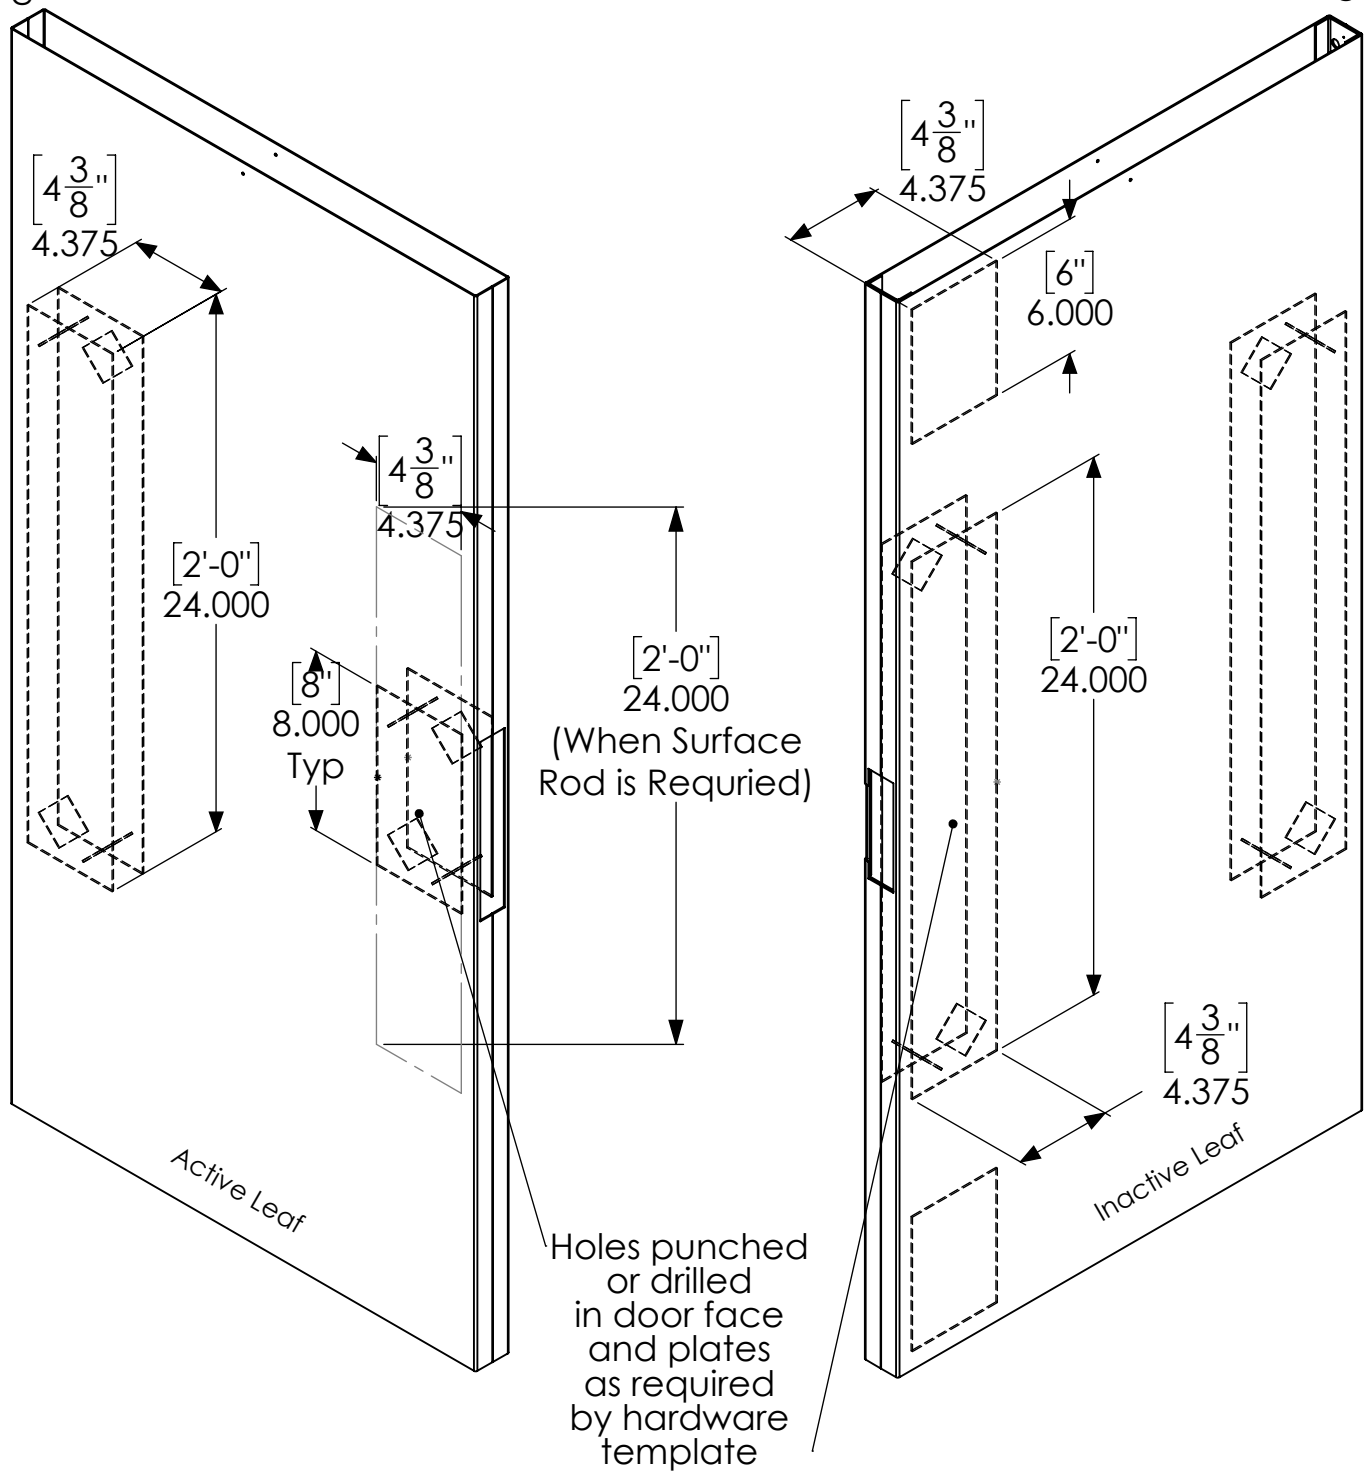

Exit Device Hardware Reinforcements

Hinge Side

Hinge Side

All Reinforcements 14 Gauge